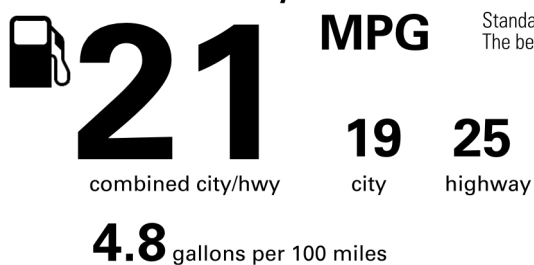

Not Original - Copy

Created: 2026-04-16 11:54:11 (UTC)

EPA DOT Fuel Economy and Environment

Gasoline Vehicle

Fuel Economy

You spend \$3,250 more in fuel costs over 5 years compared to the average new vehicle.